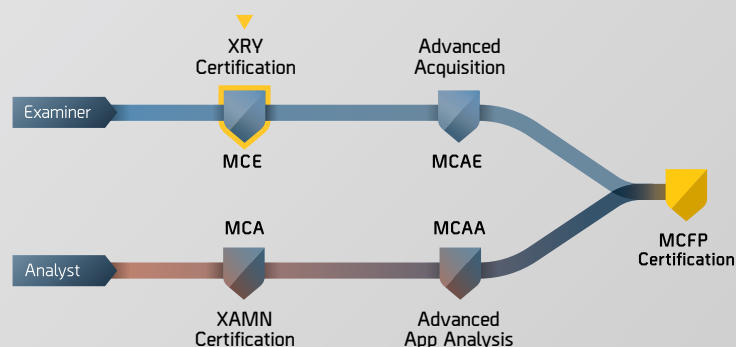

XRY Certification

Course Overview:

XRY Certification is the quintessential course when it comes to data extraction in mobile device forensics. Whether a novice in the field or a seasoned professional, students walk away with the skills and knowledge needed to tackle mobile device forensics using XRY.

This three-day course introduces you to industry standards and best practices when it comes to the identification, collection, and preservation of digital evidence. You will be guided through all facets of XRY from setup to extraction. You will leave confident in your ability to effectively collect data from various mobile devices as well as cloud data and data acquired from other sources.

Delivery Method

- Instructor-led Classroom

Course length

24 hours

Pre-Requisites

None

More Information at
msab.com/training

Learning Pathways:

MSAB offers two training pathways: the **Examiner** pathway and the **Analyst** pathway.

Each pathway provides users with unique certifications along the way, culminating in a final achievement of obtaining the designation of **MSAB Certified Forensic Professional**.